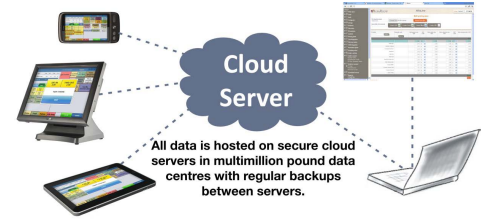

On the AlfaRichi stand you will be able to see and try:

Touchscreen point of sales terminals

Modern Point of Sale solution for Android Tablets and Smartphones

Comprehensive, but easy to use Point of Sale SOFTWARE with fully featured web based backend.